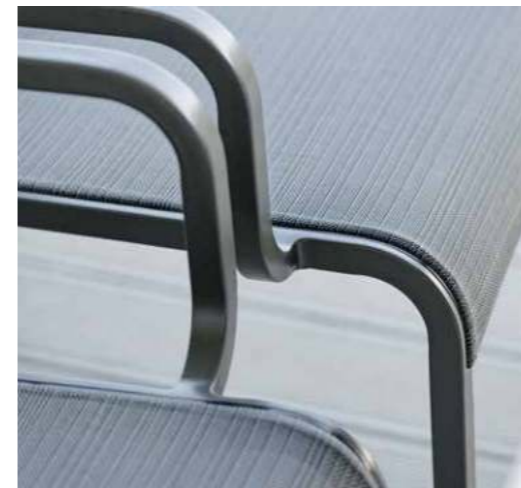

OSKAR

A HIGHLIGHT OF ALUMINUM

DESIGN: RABADESIGN

MATERIAL: ALUMINUM – TEXTILEN

page 372

page 316

page 392

OSKAR STACKING CHAIR

anthracite with textil carbon

Height backrest in cm: 44
Seat width/depth/height in cm: 45/43/48

54 x 64 x 87	(PU 4)	No. 418408

TABLE CLASSIC 200 x 100

Table top Silverstar 2.0 Cement light	(PU 1)	No. 102094

Table frame aluminum anthracite, table bottom edge 67 cm	(PU 1)	No. 104104

OSKAR in anthracite stands out with its modern, soft design language, making OSKAR highly distinctive in comparison to the other series. The round backrest and seating surface means a special contrast to the straight formed legs.

OSKAR STACKING ARMCHAIR

anthracite with textil carbon and aluminum armrests
anthracite

Height armrest/backrest in cm: 65,5/44
Seat width/depth/height in cm: 45/43/48

58 x 64 x 87	(PU 4)	No. 418409