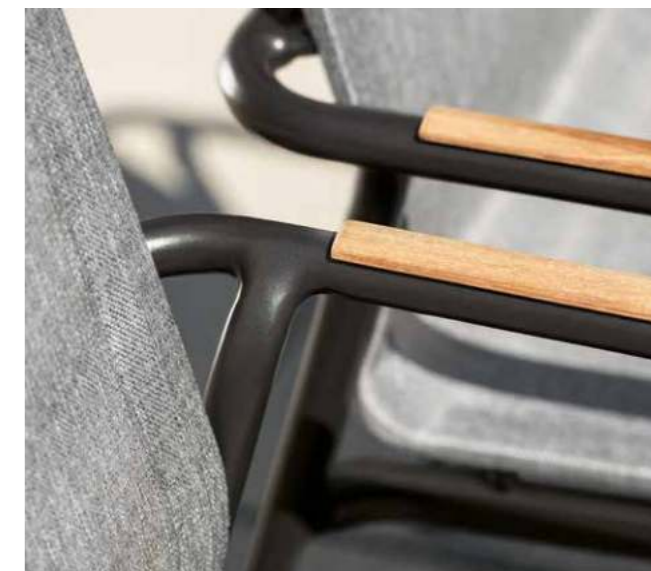

VENTO

SLIM LINE

DESIGN: EWALD WINKELBAUER, WOLFGANG GUBER

MATERIAL: ALUMINUM – TEXTILEN – TEAK

page 372

page 310

page 392

VENTO STACKING ARMCHAIR

black matt with textilinen grey and teak armrests

Height armrest/backrest in cm: 65/45

Seat width/depth/height in cm: 44/42/46

56 x 61 x 91	(PU 4)	No. 415470

The VENTO series is given a particularly slender contour by the narrow round tube. The minimalist teak armrests add a natural accent and make the armchairs look particularly delicate. VENTO is a light but robust stacking armchair and is available in the complete range of STERN colour world.

INTERNO TABLE

black matt round tube conical with table top Silverstar 2.0 Dark Marble, table bottom edge 68,5 cm

180 x 100 x 75	(PU 1)	No. 432465