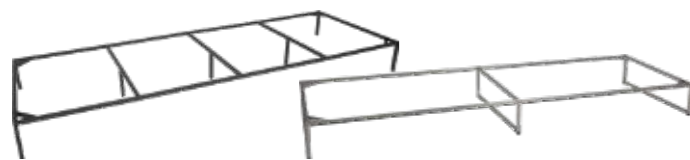

FRAME DINING 3-SEATER SOFA

aluminum or stainless steel
244 x 85 x 21 cm

Aluminum anthracite	(PU 1)	No. 101382
Aluminum white	(PU 1)	No. 101391
Stainless steel skid	(PU 1)	No. 101621