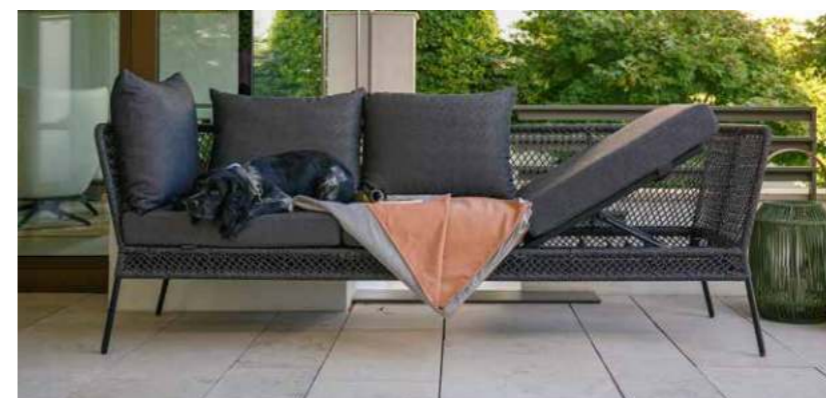

page 310 page 392 page 394

ODEA BENCH / LOUNGER

black matt with rope Pepper (Ø 4 mm) incl. seat and back cushions outdoor fabric silk black, 100 % polyacrylic with zip and a fast drying foam, headrest on both sides adjustable incl. 2 deko cushions silk black

Height armrest/backrest in cm: 82/45

Seat width/depth/height (with cushion) in cm: 218/68/50

244 x 79 x 85	(PU 1)	No. 415500

The silk black cushions from ODEA perfectly match the silk black cover of the ARTUS armchair. The series therefore also impresses in a remarkable mix of styles.

INTERNO TABLE

black matt round tube conical with table top teak table bottom edge 68,5 cm

180 x 100 x 76	(PU 1)	No. 432469

ARTUS VIP ARMCHAIR

stainless steel black matt with cover outdoor fabric silk black

Height armrest/backrest in cm: 69/45

Seat width/depth/height in cm: 45/48/49

63 x 63 x 92	(PU 1)	No. 415425

ODEA ARMCHAIR

black matt with rope Pepper (Ø 4 mm) incl. seat and back cushions outdoor fabric silk black, 100 % polyacrylic with zip

Height armrest/backrest in cm: 63,5–80/41

Seat width/depth/height (with cushion) in cm: 51/43/51

58 x 64 x 88	(PU 2)	No. 415490

BLANKET

100 % polyacrylic orange, 100 % polyester light grey

ca. 156 x 200	(PU 1)	No. 404029

ODEA BAR ARMCHAIR

black matt with rope Pepper (Ø 4 mm) incl. seat cushion outdoor fabric silk black, 100 % polyacrylic with zip

Height backrest in cm: 27

Seat width/depth/height (with cushion) in cm: 48/41/81

53 x 59 x 108	(PU 1)	No. 415538