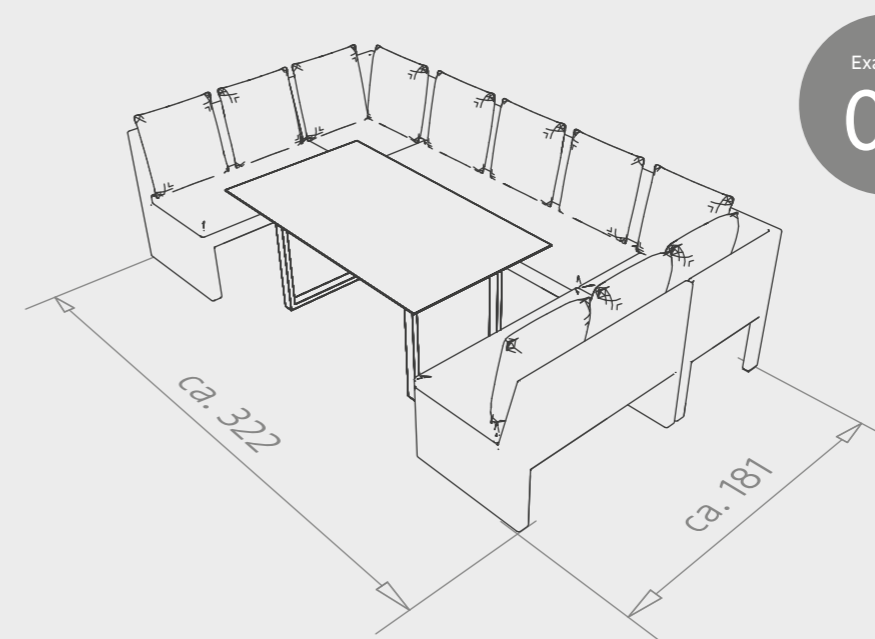

NOEL
Frame aluminum
with wicker and cushions
100 % polyacrylic

- 2 x 2-seater bench
- 2 x corner element
- 1 x 3-seater bench
- 1 x skid table stainless steel
  200 x 100 x 73