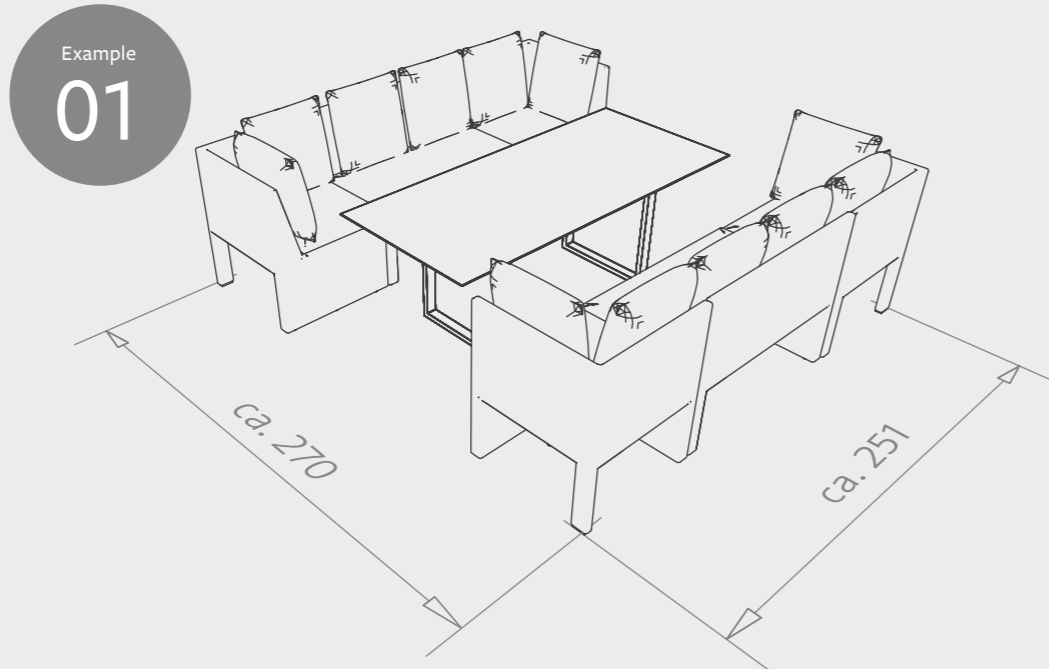

## CONCEPT IDEAS

Let the different concept ideas inspire you.

NOEL

**NOEL**  
Frame aluminum  
with wicker and cushions  
100 % polyacrylic

- 4 x corner element
- 2 x 2-sitzer bench
- 1 x skid table stainless steel  
200 x 100 x 73