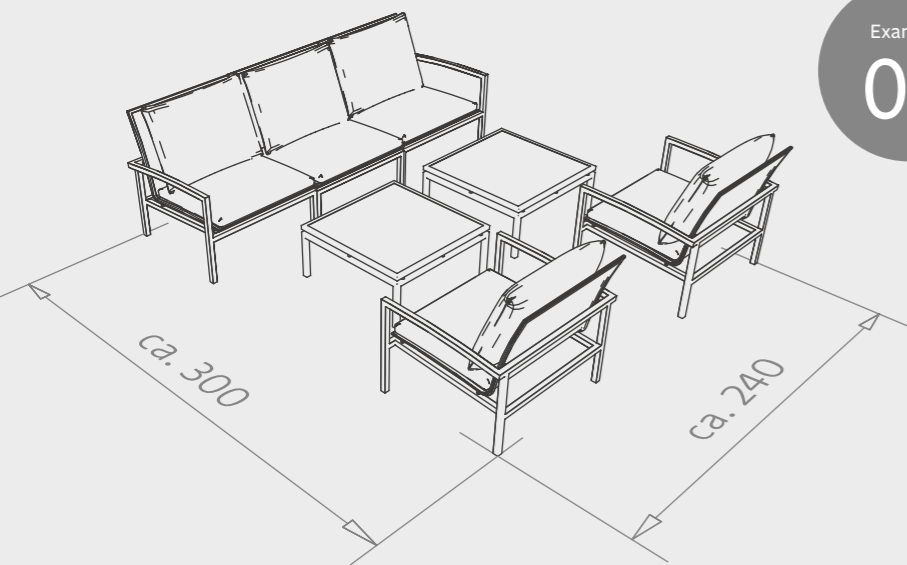

Example
02

SKELBY

Frame aluminum with
textilen and optional
100 % polyacrylic cushions

1 x lounge side
element right

1 x lounge side
element left

1 x lounge
middle element

2 x lounge armchair

2 x side table

5 x seat cushion

5 x back cushion

Example
03