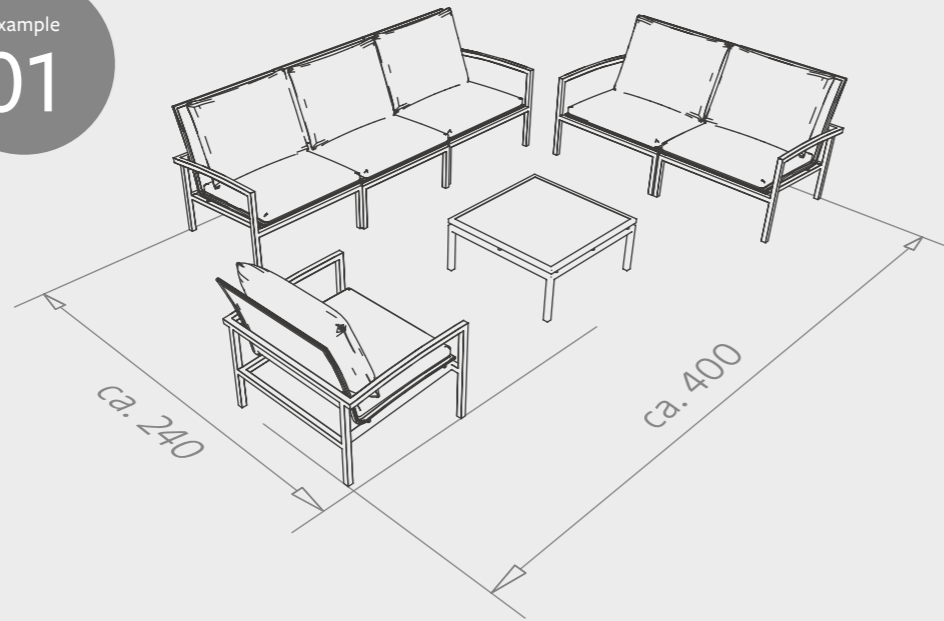

Example
02

SKELBY

Frame aluminum with
textilen and optional
100 % polyacrylic cushions

1 x lounge side
element right

1 x lounge side
element left

1 x lounge
middle element

2 x lounge armchair

2 x side table

5 x seat cushion

5 x back cushion

Example
03