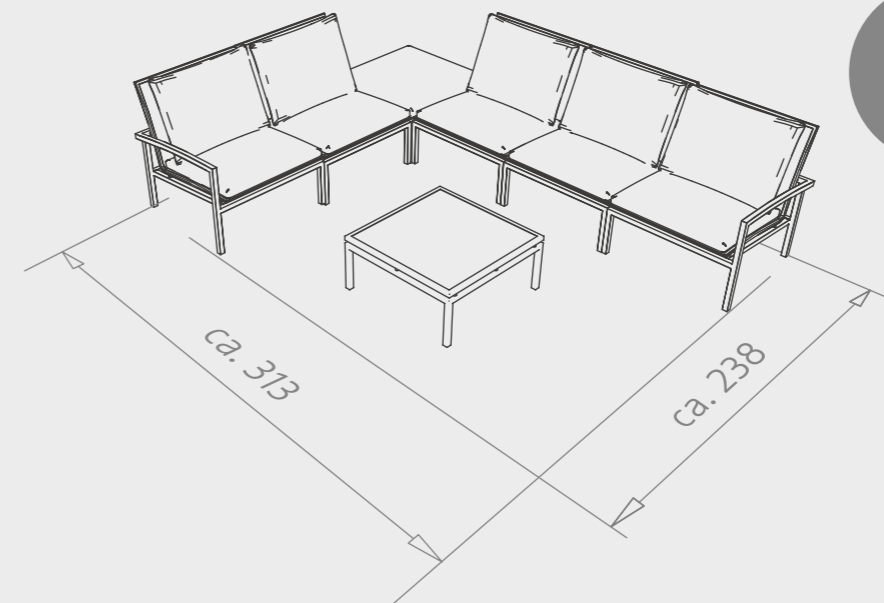

SKELBY

Frame aluminum with
textilen and optional
100 % polyacrylic cushions

1 x lounge side
element right

1 x lounge side
element left

3 x lounge
middle element

2 x side table

5 x seat cushion

5 x back cushion