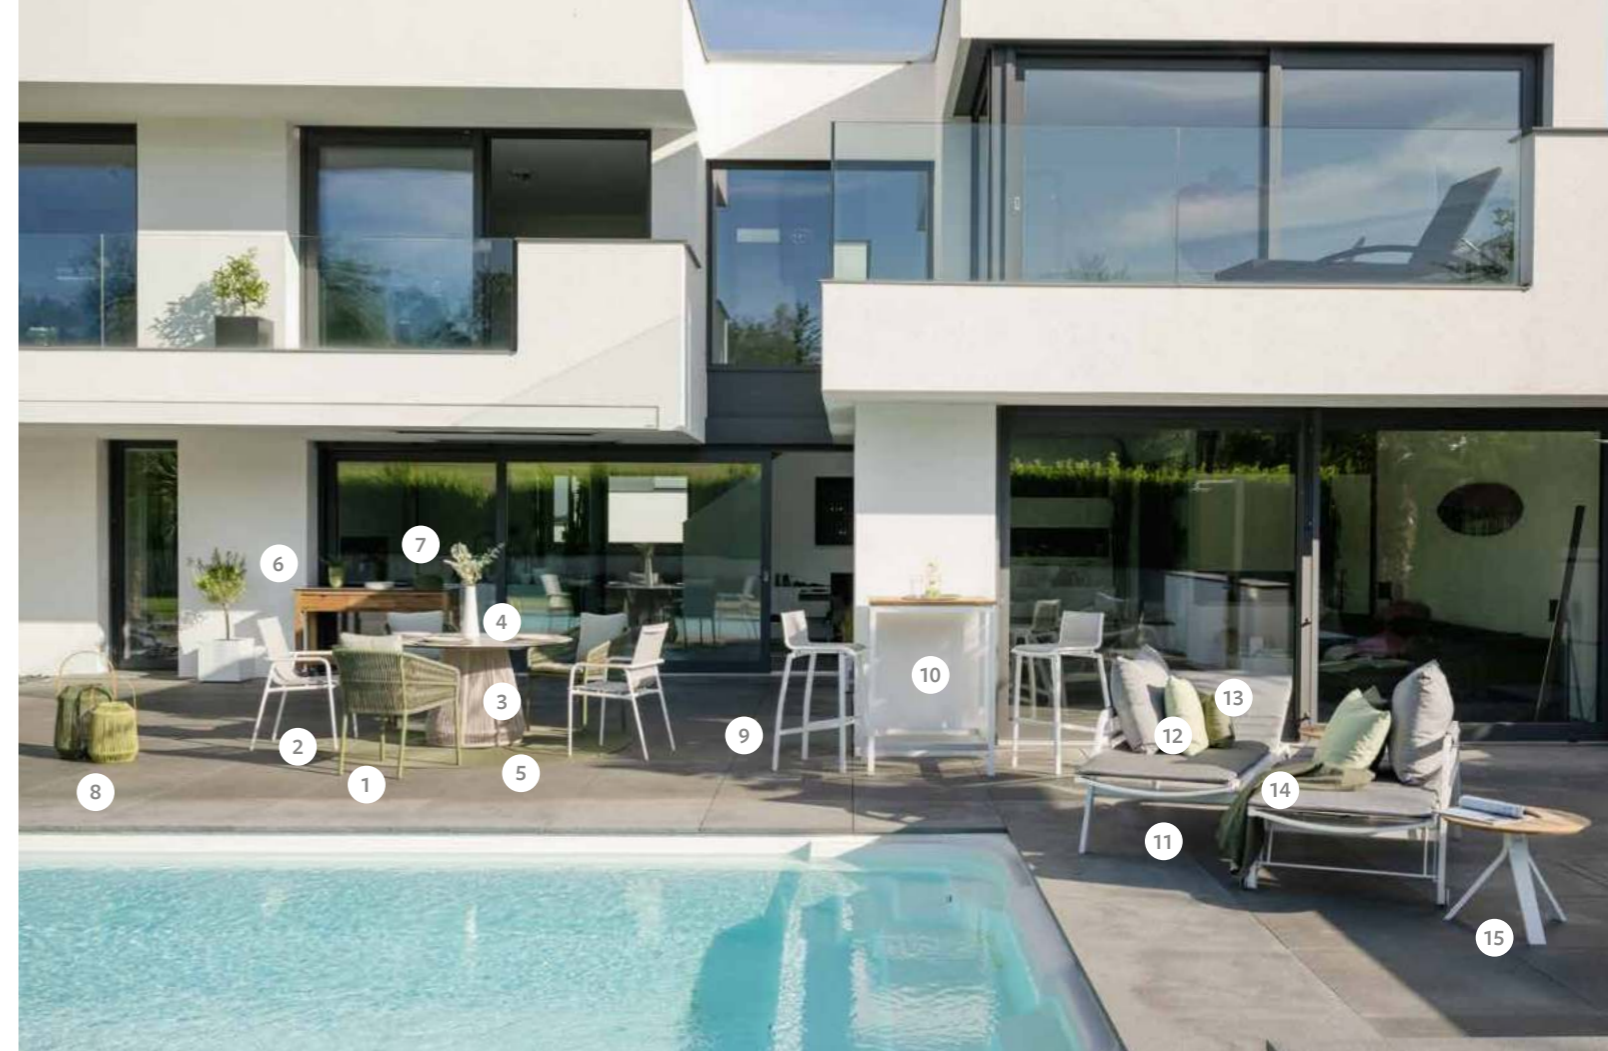

# EXCLUSIVE NAPA VALLEY

LUXURIOUS HARMONY  
FOR OUTDOORS

The 'Exclusive Napa Valley' living concept brings the elegance and relaxed atmosphere of California's wine country to your outdoor area. The colour palette of anthracite, cream, grey and coral creates a harmonious and inviting environment. The straight shapes and the combination of aluminum, rope, textilen and fine fabrics give the design a solid and stylish structure.

Inspired by the clean lines and cool aesthetics of concrete and metal, 'Elegant Tokyo' offers the perfect place for modern relaxation and socialising. Let yourself be enchanted by the stylish freshness and modern elegance of this ambience, which creates a retreat of peace and inspiration.

## TIMELESS BEAUTY IN BRILLIANT WHITE

Experience the 'Lively Ibiza' living concept, which combines modern design with the revitalising energy of nature. The colour palette of bright white, fresh green, warm wood and shimmering silver creates a lively and inviting atmosphere. The combination of aluminum, textil, wood and fine fabrics creates a light yet robust design that combines practicality with stylish clarity.

Immerse yourself in the Ibiza lifestyle, where gentle coastlines, pine forests and picturesque bays relax the soul. 'Lively Ibiza' brings the timeless beauty of this island to your outdoor area. Enjoy the Mediterranean lightness and the warmth of the Ibizan sun as you spend sunny moments in your garden. Be inspired by the natural splendour and relaxed lifestyle of Ibiza and experience the pure joy of being in your own paradise.