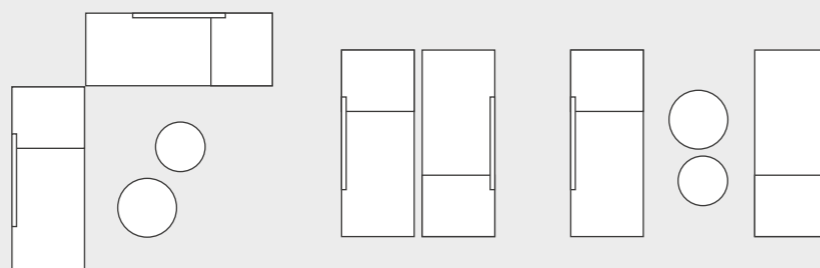

### NOVI CONCEPT IDEAS

Let yourself be inspired by the arrangement examples. The Novi lounger can be used as a single lounger, double lounger or lounge. A light, versatile product in four different colours.