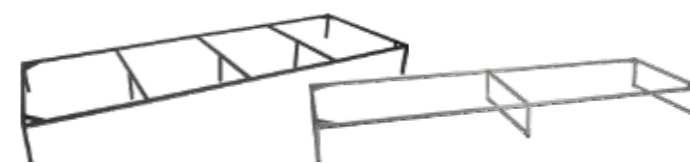

FRAME DINING 3-SEATER SOFA

Aluminum or stainless steel
244 x 85 x 21 cm

Aluminum anthracite	(PU 1)	No. 101382
Aluminum white	(PU 1)	No. 101391
Stainless steel skid	(PU 1)	No. 101621