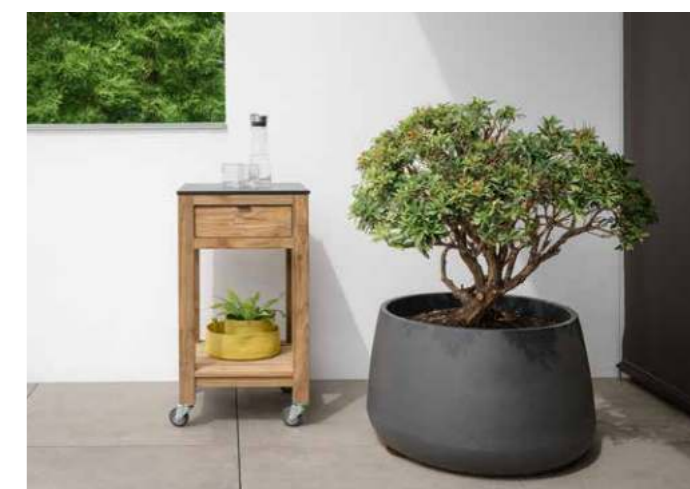

HILDA

STYLISH AND VERSATILE

DESIGN: STERN

MATERIAL: OLD TEAK – SILVERSTAR

page 392

HILDA SIDEBOARD

old teak, untreated
with 1 drawer, shelf and 4 casters, 2 with brakes
countertop Silverstar Cement light

50 x 50 x 92,5	(PU 1)	No. 425940

HILDA SIDEBOARD

old teak, untreated
with 2 drawers, shelf and 4 casters, 2 with brakes
countertop Silverstar Cement light

100 x 50 x 92,5	(PU 1)	No. 425941

HILDA SIDEBOARD

old teak, untreated
with 3 drawers, shelf and 4 casters, 2 with brakes
countertop Silverstar Cement light

150 x 50 x 92,5	(PU 1)	No. 425942

HILDA SIDEBOARD

old teak, untreated
with 1 drawer, shelf and 4 casters, 2 with brakes
countertop Silverstar Smoky

50 x 50 x 92,5	(PU 1)	No. 425943

HILDA SIDEBOARD

old teak, untreated
with 2 drawers, shelf and 4 casters, 2 with brakes
countertop Silverstar Smoky

100 x 50 x 92,5	(PU 1)	No. 425944

HILDA SIDEBOARD

old teak, untreated
with 3 drawers, shelf and 4 casters, 2 with brakes
countertop Silverstar Smoky

150 x 50 x 92,5	(PU 1)	No. 425945

The HILDA sideboard is made of high-quality old teak and has drawers and a shelf. The castors make it super convenient and easy to move around. HILDA is available in three different sizes and offers enough space for storage. A stylish and versatile design makes it a practical addition to any outdoor oasis.