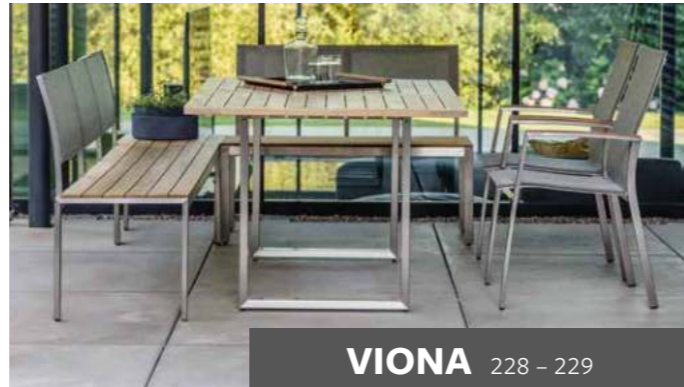

STAINLESS STEEL

COOL ELEGANCE

Stainless steel is weather resistant, hygienic, stable and low maintenance. This chrome-nickel-steel alloy is particularly resistant to corrosion and is also used to manufacture the interior linings of washing machines, dishwashers and for high-quality cutlery and cookware, for example.