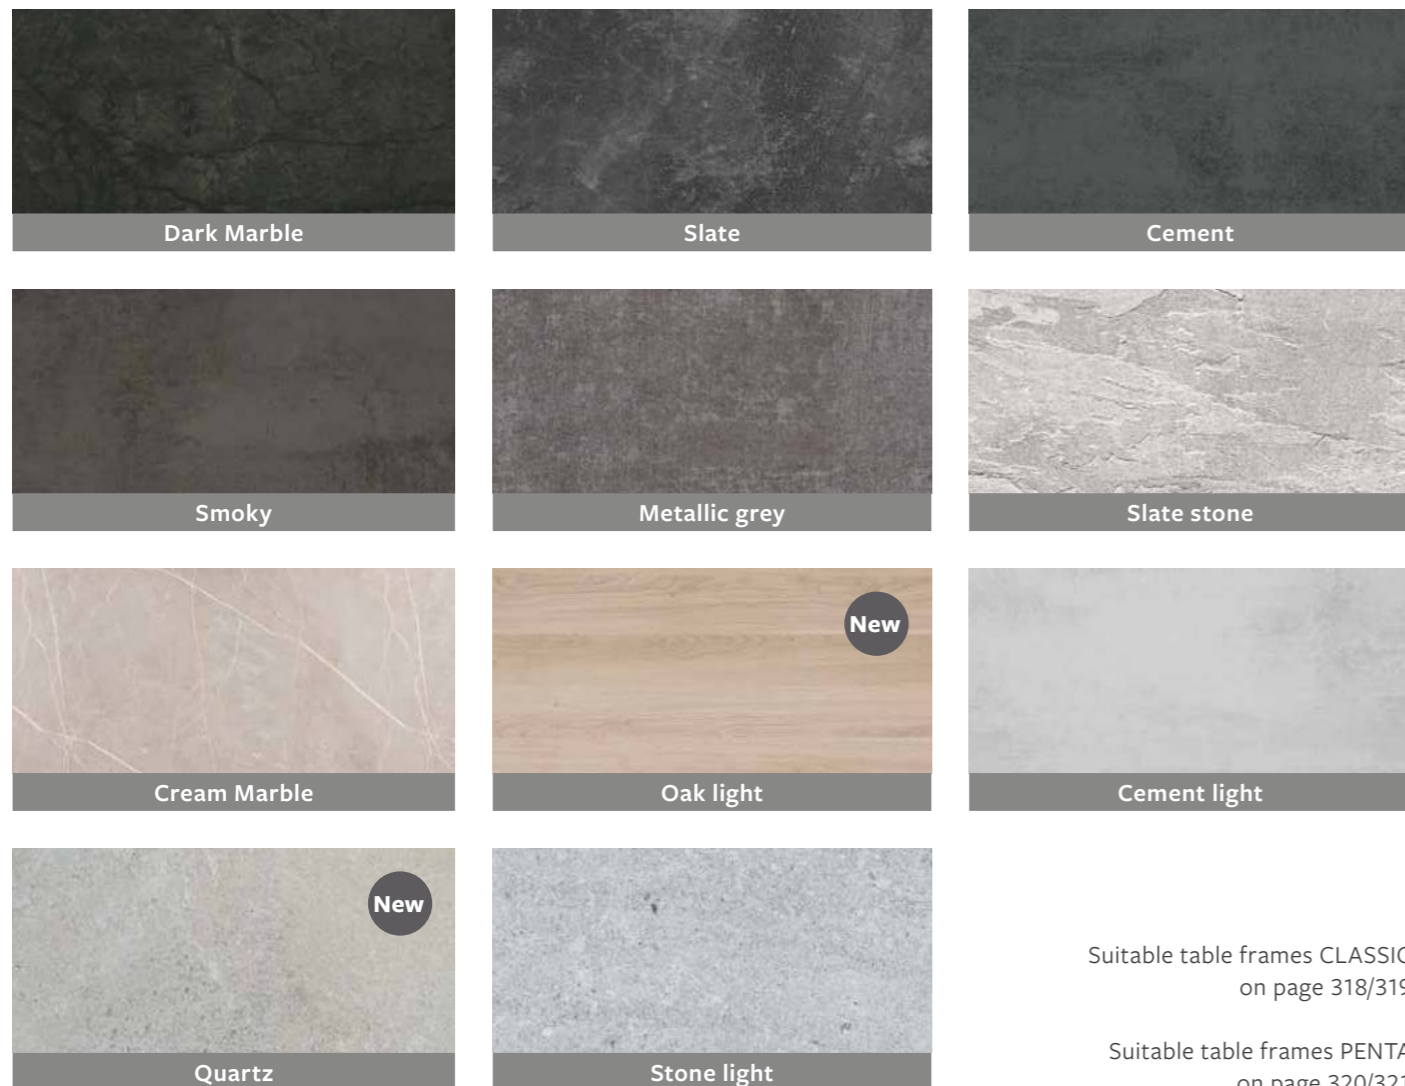

TABLE TOPS

SILVERSTAR 2.0

DESIGN: STERN

MATERIAL: SILVERSTAR 2.0

page 392

The Silverstar table tops are made of resin-impregnated papers with up to 50 layers form the plate core, which is visible as a black "edge". These are pressed under great heat and high pressure with the decor papers, which are located on the top and bottom of the table top.

SILVERSTAR 2.0

- + HEAT (160 °C) AND COLD (-20 °C) RESISTANT
- + UV-RESISTANT
- + EASY CARE
- + HIGH ABRASION RESISTANCE
- + SCRATCH RESISTANT
- + BLACK CORE
- + TABLE TOP THICKNESS 13 MM

Suitable table frames CLASSIC
on page 318/319

Suitable table frames PENTA
on page 320/321

Decor \ Size		TABLE SYSTEM CLASSIC/PENTA						
		80 x 80 x 1,3 CLASSIC/PENTA	90 x 90 x 1,3 CLASSIC/PENTA	130 x 80 x 1,3 CLASSIC/PENTA	160 x 90 x 1,3 CLASSIC/PENTA	200 x 100 x 1,3 CLASSIC	220 x 100 x 1,3 PENTA	250 x 100 x 1,3 CLASSIC
Dark Marble	Dark Marble	No. 102320	No. 102321	No. 102322	No. 102323	No. 102164	No. 102325	No. 102165
	Slate	No. 102360	No. 102361	No. 102362	No. 102363	No. 102224	No. 102365	No. 102225
	Cement	No. 102300	No. 102301	No. 102302	No. 102303	No. 102084	No. 102305	No. 102085
Smoky	Smoky	No. 102380	No. 102381	No. 102382	No. 102383	No. 102144	No. 102385	No. 102145
	Metallic grey	No. 102310	No. 102311	No. 102312	No. 102313	No. 102174	No. 102315	No. 102175
Slate stone	Slate stone	No. 102370	No. 102371	No. 102372	No. 102373	No. 102374	No. 102375	No. 102376
	Cream Marble	No. 102390	No. 102391	No. 102392	No. 102393	No. 102394	No. 102395	No. 102396
New	Oak light	No. 102420	No. 102421	No. 102422	No. 102423	No. 102425	No. 102426	No. 102427
New	Cement light	No. 102330	No. 102331	No. 102332	No. 102333	No. 102094	No. 102335	No. 102095
	Quartz	No. 102410	No. 102411	No. 102412	No. 102413	No. 102415	No. 102416	No. 102417
	Stone light	No. 102400	No. 102401	No. 102402	No. 102403	No. 102404	No. 102405	No. 102406