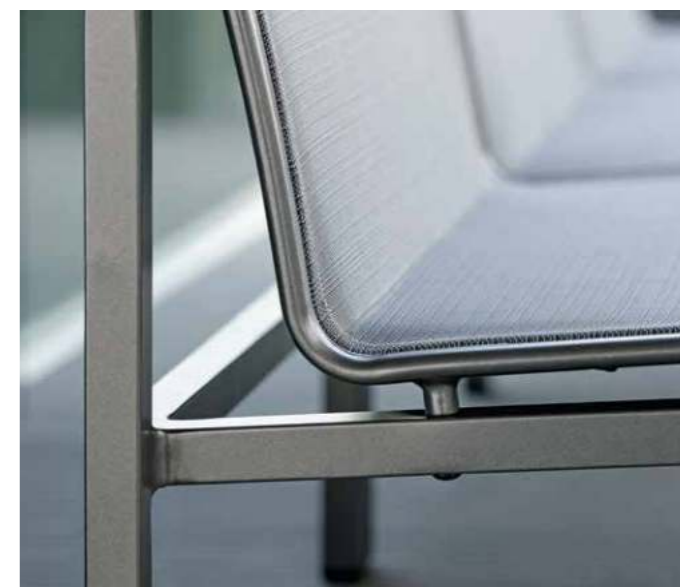

SKELBY

ANTHRACITE COLOUR SCHEME

DESIGN: DOSER + ZIMPRICH

MATERIAL: ALUMINUM – TEXTILEN

page 372

page 392

Height armrest/backrest in cm: 57/52
Seat width/depth/height in cm: 74/60/34

82 x 81 x 80	(PU 2)	No. 418453

Height backrest in cm: 52
Seat width/depth/height in cm: 74/60/34

75 x 81 x 80	(PU 2)	No. 418454

Height armrest/backrest in cm: 57/52
Seat width/depth/height in cm: 74/60/34

82 x 81 x 80	(PU 2)	No. 418452

Height armrest/backrest in cm: 57/52
Seat width/depth/height in cm: 74/60/34

89 x 81 x 80	(PU 2)	No. 418451

75 x 75 x 34	(PU 1)	No. 418455

The SKELBY lounge in anthracite aluminum with carbon-coloured textil brings the cosiness out of the living room into the open air. This lounge fits perfectly to STERN's anthracite colour scheme.

seat cushion 74 x 60 x 5	(PU 1)	No. 404601
back cushion 76 x 54 x 30	(PU 1)	No. 404600
stool cushion 74 x 74 x 5	(PU 1)	No. 404603

Use the
planning tool at
www.stern-moebel.de