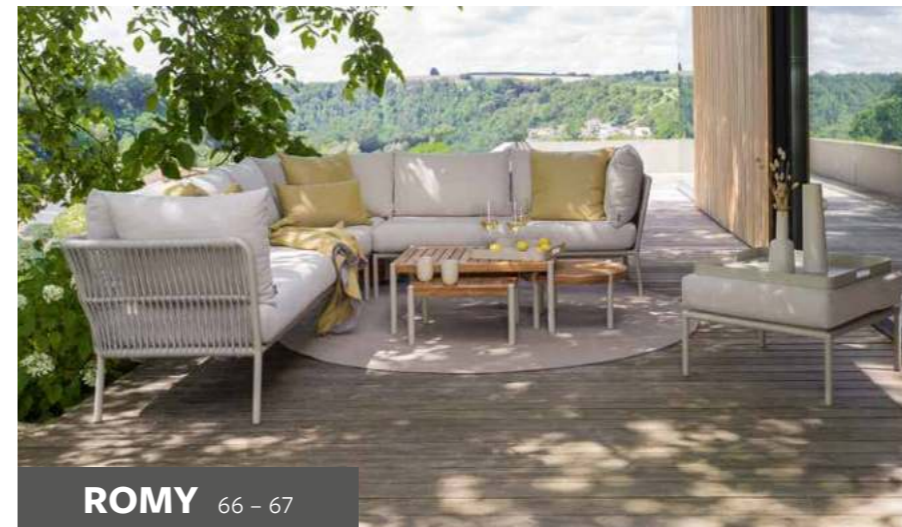

ODEA SALT 56 – 63

ODEA CHILI & BASIL 64 – 65