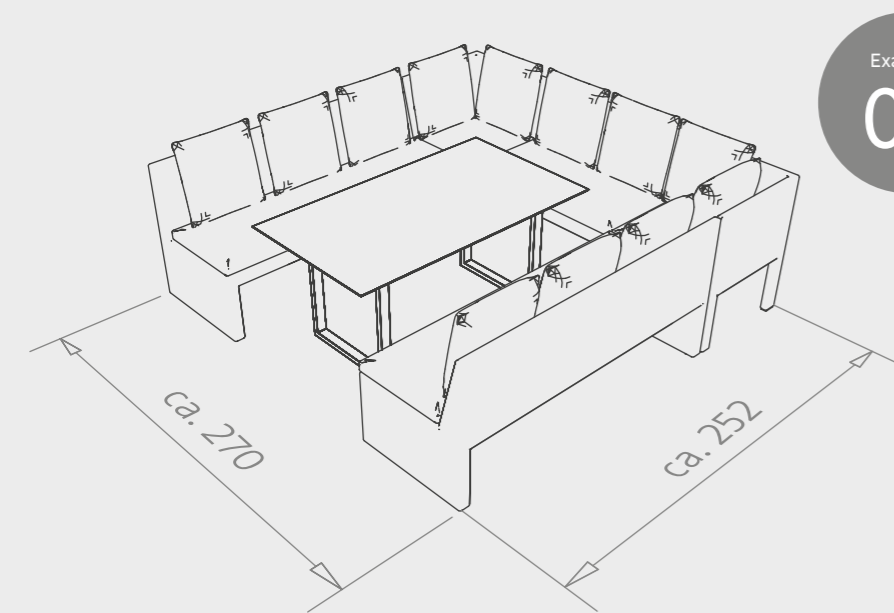

## CONCEPT IDEAS

Let the different concept ideas inspire you.

NOEL

**NOEL**  
Frame aluminum  
with wicker and cushions  
100 % polyacrylic

- 4 x corner element
- 2 x 2-sitzer bench
- 1 x skid table stainless steel  
200 x 100 x 73