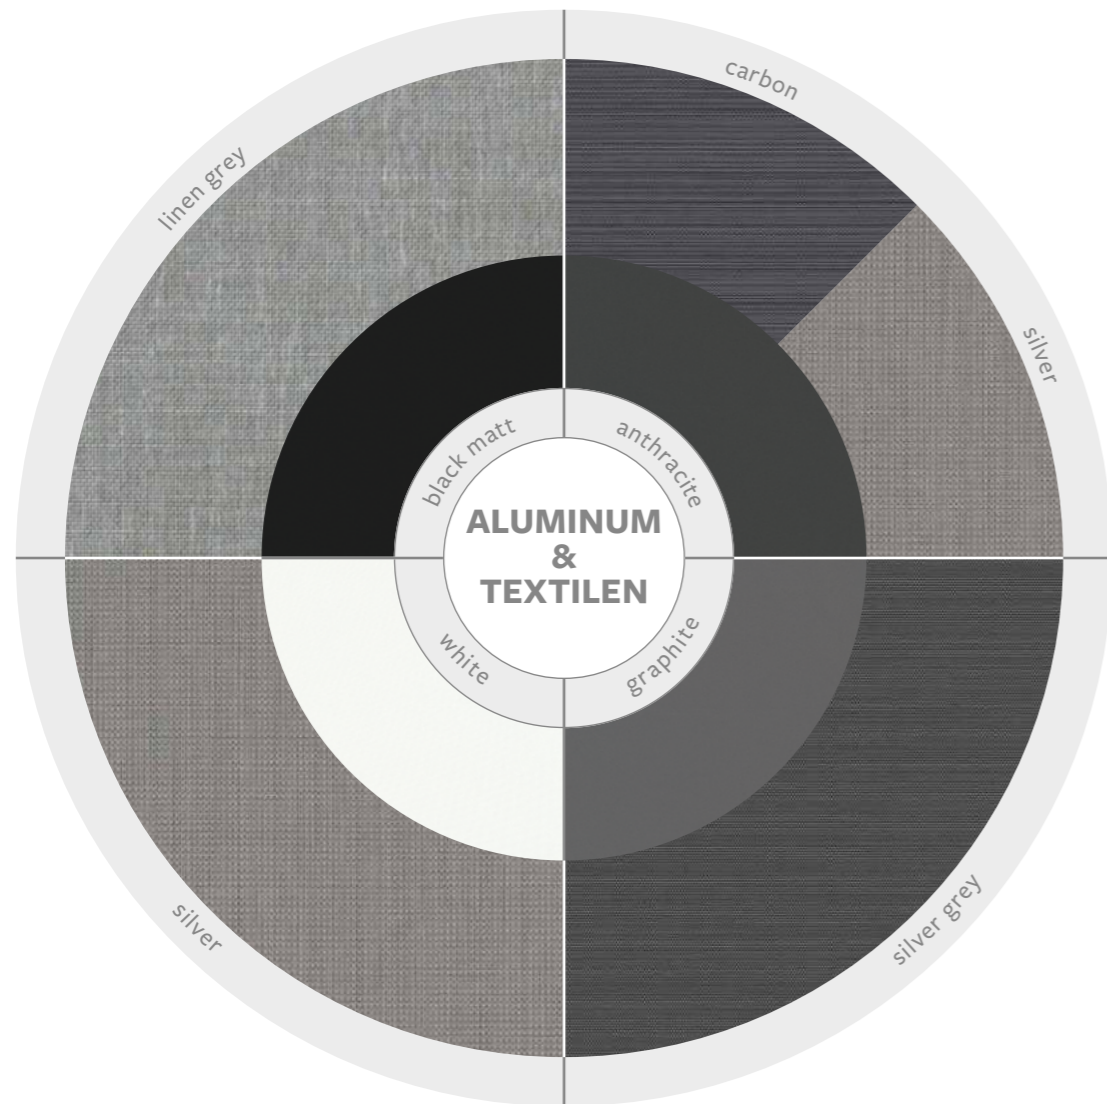

STERN WORLD OF COLOUR

SUITABLY MATCHED TO EACH OTHER

To ensure that your furniture can be extended in the long term and that different groups match perfectly with one another, there is the STERN world of colour. The textilen and aluminum colour combinations are firmly paired with each other.

If, for example, you already have a STERN table group in anthracite and would like to add a bench or sunlounger to your outdoor furniture, you can be sure that it will also match in colour – Simply combine the different pieces of furniture within the world of colour.