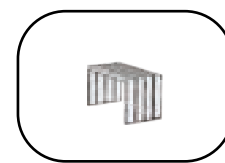

Mód. Ext.  
63x90x90cm  
Ref. 1595

Reposapiés XL  
69x69x40cm  
Ref. 1095

Reposapiés  
69x35x40cm  
Ref. 845

Mesa elevable Luka  
140x75x48/70 cm  
Ref. 3450

Sobremesa  
42x87x46cm  
Ref. 1100

Mesa Primavera  
140x75x30cm  
Ref. 2450