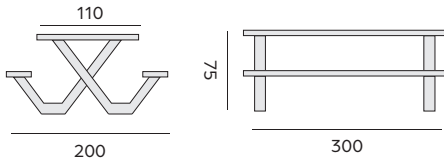

Mary

picnic table

table pique-nique

97460 | alu linnen, teak top, 110x300
alu lin, plateau en teck, 110x300