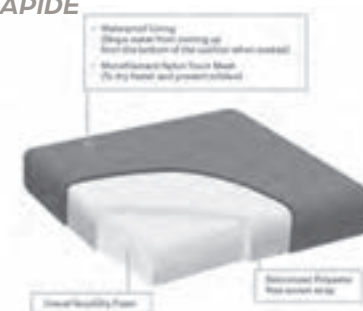

QUICK DRY FOAM, MOUSSE À SÉCHAGE RAPIDE

- anti microbial
- volatile organic compound
- environmentally friendly
- high durability
- antimicrobien
- composé organique volatil écologique
- Haute durabilité