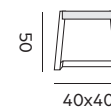

Hermosa

stool – *tabouret*

99968 | recycled teak
teck recyclé