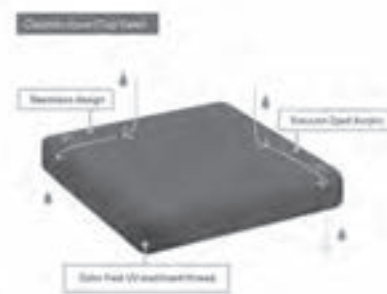

QUICK DRY FOAM, MOUSSE À SÉCHAGE RAPIDE

- anti microbial
- volatile organic compound
- environmentally friendly
- high durability
- antimicrobien
- composé organique volatil écologique
- Haute durabilité