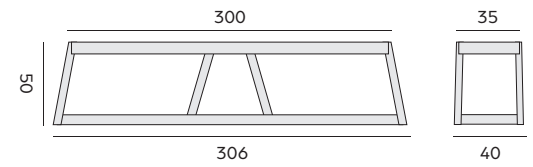

- 96154** | alu white, ceramic glass light grey 80x80
alu blanc, plateau en ceramique verre grise claire, 80x80

Hermosa

bench – banc

99967 | recycled teak, 300cm
teck recyclé, 300cm

Dundee

bench – banc

99960 | recycled teak, 250cm
teck recyclé, 250cm