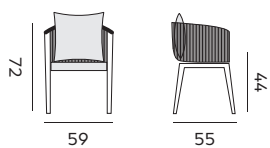

Mendoza

dining chair – *fauteuil*

97161 alu sand, rope beige
cushion sunproof
*alu sable, corde beige
coussin sunproof*

97180 teak, rope beige
cushion sunproof
*teck, corde beige
coussin sunproof*