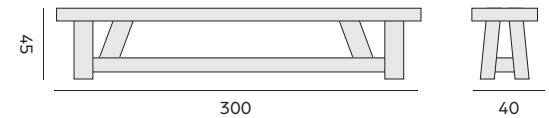

Longford

bench – banc

99771 | recycled teak, 300cm
teck recyclé, 300cm

Cottage

bench – banc

99574 | recycled teak, 300cm
teck recyclé, 300cm

York

bench – *banc*