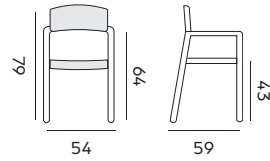

Genève

stackable dining chair – *fauteuil empilable*

98023 | alu charcoal, rope black, textylène silver grey
alu charcoal, corde noire, textilène gris argent