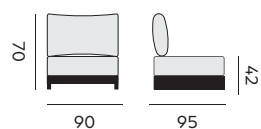

Djerba

fabric sunproof, quick dry foam
tissu sunproof, mousse séchage rapide

1-seat – *fauteuil*

- 97447 | teak, cushion natural
  teck, coussin naturel