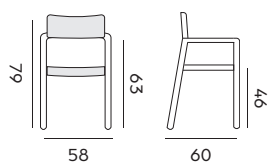

Leo

stackable armchair – *fauteuil empilable*

98221 | alu linnen, rope sand
alu lin, corde sable