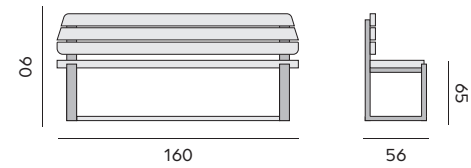

Leon

bench – *banc*

- **99895** | recycled teak, 160cm
  teck recyclé, 160cm