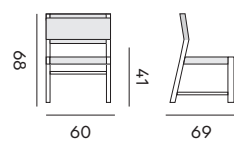

Luna

lounge chair – *chaise lounge*

97457 | teak, wicker rope brown, cushion sunproof taupe
*teck, corde resine tressée marron
coussin sunproof taupe*