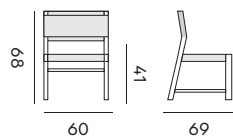

Luna

lounge chair – *chaise lounge*

97457 | teak, wicker rope brown,
cushion sunproof taupe
*teck, corde resine tressée marron
coussin sunproof taupe*