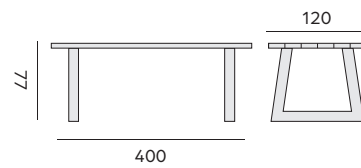

Victoria

rectangular table – *table rectangulaire*

99753 | recycled teak 110x250
teck recyclé 110x250

99754 | recycled teak 110x300
teck recyclé 110x300

99768 | recycled teak 120x400
teck recyclé 120x400