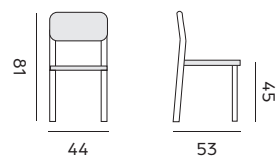

Malta

stackable side chair
chaise empilable ergonomique

- 96184 | alu white, *alu blanc*
- 96185 | alu charcoal, *alu charcoal*