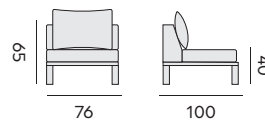

Hawaii

left & right 2-seat, corner seat
coffee table, fabric olefin + cushions, pillows
*canapé 2P gauche et droite, unité de coin
table basse, tissu oléfine + coussins, coussins déco*

lounge set – ensemble de salon

97653 alu charcoal/teak, cushions black
alu charcoal/teck, coussins noir

97659 alu white/teak, cushions grey
alu blanc/teck, coussins gris

element – unité 1P

97657 alu charcoal, cushions black
alu charcoal, coussins noir

97663 alu white, cushions grey
alu blanc, coussins gris