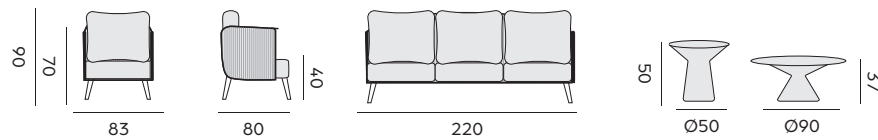

Diaz

coffee table, alu sand, ceramic top 12mm
table basse, alu sable, plateau en céramique 12mm

97164 | Ø50 H50

97165 | Ø90 H37

London

fabric sunbrella, quick dry foam
tissu sunbrella, mousse séchage rapide