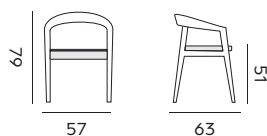

Jakarta

dining chair – *fauteuil*

95052 | teak, *teck brut*

cushion – *coussin* H4 W55 D60

95053 | sunbrella heritage leaf
sunbrella heritage leaf

95058 | sunbrella heritage papyrus
sunbrella heritage papyrus

95059 | sunbrella heritage charcoal
sunbrella heritage charcoal