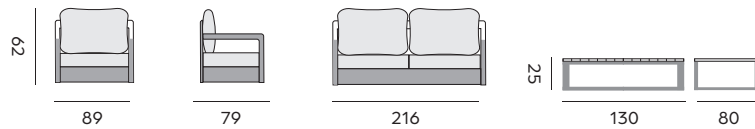

Como

2x 1-seat, 2,5-seat, coffee table,
cushions fabric sunproof
*2x fauteuil, canapé 2,5P, table basse,
coussins tissu sunproof*

lounge set – ensemble de salon

97443 | teak, cushions ecru
teck, coussins écru