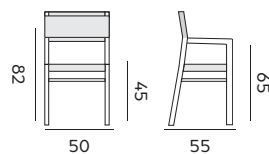

Luna

side chair – chaise

97455 teak, wicker/rope brown
cushion sunproof taupe
teck, corde/resine tressée marron
coussin sunproof taupe

dining chair – fauteuil

97456 teak, wicker/rope brown
cushion sunproof taupe
teck, corde/resine tressée marron
coussin sunproof taupe