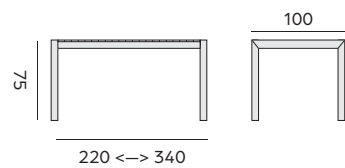

Porto

rectangular extendable table
table extensible rectangulaire

98200 | alu charcoal, teak top, 100x220<->340
alu charcoal, plateau en teck, 100x220<->340