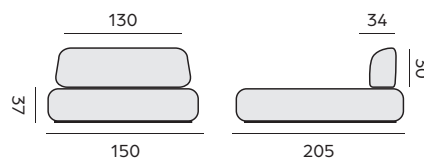

daybed – *lit de repos*

alu charcoal, senda dragon

97945 | seat element, *unité 1P*

97947 | double backrest + striped cushions
unité dossier double + coussins rayés