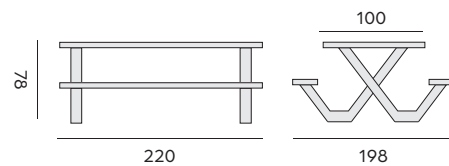

Bonucci

rectangular picnic table

table rectangulaire pique-nique

97278 | alu white, 100x220
alu blanc, 100x220