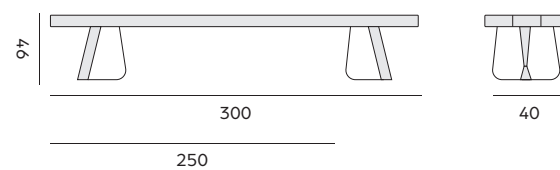

Margarite

bench – *banc*

- **99987** | iron frame black, recycled teak seat, 250cm
  armature acier noir, assise en teck recyclé, 250cm
- **99988** | iron frame black, recycled teak seat, 300cm
  armature acier noir, assise en teck recyclé, 300cm