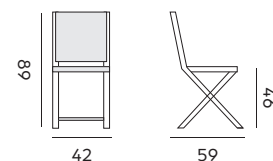

Nice

stackable side chair
chaise empilable

- 96042** | alu white, padded textylène light grey
alu blanc, textilène gris clair matelassé

Cassis

folding chair – *chaise pliante*

- 97719** | alu white, textylène light grey
alu blanc, textilène gris clair