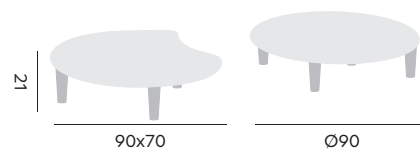

Santorini

coffee table – *table basse*

1. **97433** | teak, half moon
   teck, demi lune
2. **97434** | teak, round
   teck, ronde