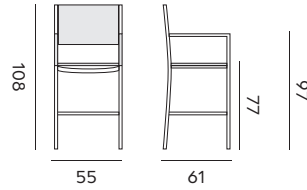

Aruba

bar chair – chaise de bar

1. **97791** | alu linnen, rope linnen, teak armrests
   alu lin, corde lin, accoudoirs en teck