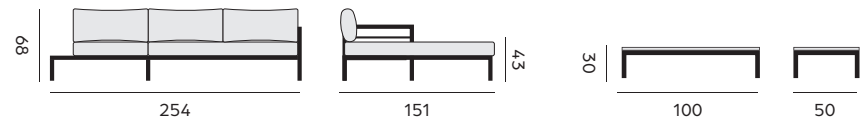

Alba

2-seat, longchair
coffee table, fabric olefin
canapé 2P, chaise longue
table basse, tissu oléfine

lounge set – *ensemble de salon*

97441 | alu charcoal, teak,
cushion dark grey, rope black
alu charcoal, teck,
coussin gris foncé, corde noir