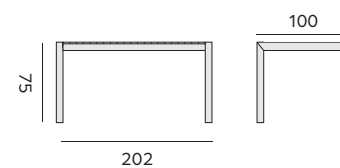

Braga

rectangular table – *table rectangulaire*

95076 | alu black, teak top, 100x202
alu noir, plateau en teck, 100x202
95079 | alu white, teak top, 100x202
alu blanc, plateau en teck, 100x202