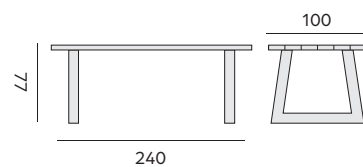

Marcelo

rectangular table – *table rectangulaire*

- 97422** | alu charcoal, teak top, 100x220
alu charcoal, plateau en teck, 100x220

Tree trunk table

rectangular table – *table rectangulaire*

95055 | alu charcoal, teak top, 100x240
alu charcoal, plateau en teck, 100x240