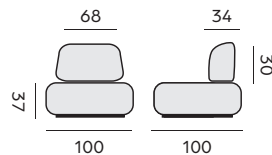

97946 | single backrest + striped cushion
unité dossier 1P + coussin rayé

2-seat – *canapé 2P*

alu charcoal, senda dragon

97944 | 2-seat element, *unité 2P*

2x 97946 | single backrest + striped cushions
unité dossier 1P + coussins rayés