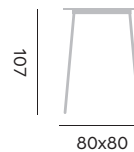

- 96154** | alu white, ceramic glass light grey 80x80
alu blanc, plateau en ceramique verre grise claire, 80x80

Hermosa

bench – banc

99967 | recycled teak, 300cm
teck recyclé, 300cm

Dundee

bench – banc

99960 | recycled teak, 250cm
teck recyclé, 250cm