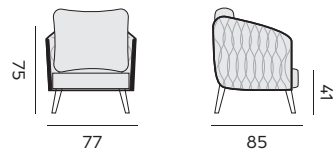

Vigo

fabric sunbrella, sock 8cm olefin, quick dry foam
tissu sunbrella, chaussette 8cm oléfine, mousse séchage rapide

1-seat – fauteuil

1. **97635** | alu charcoal, sock dark grey
   alu charcoal, chaussette grise foncée
2. **97774** | alu white, sock light grey
   alu blanc, chaussette grise claire