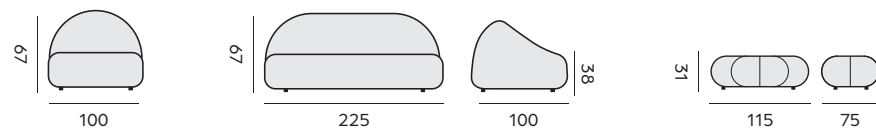

Festini

fabric agora, quick dry foam
tissu agora, mousse séchage rapide

1-seat – *fauteuil*

97940 | senda dragon

3-seat – *canapé 3P*

97941 | senda dragon

oval coffee table – *table basse ovale*

97942 | ceramic white, senda dragon
céramique blanc, senda dragon

protection cover – *housse de protection*, p. 144