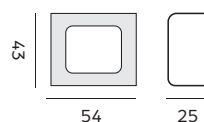

side table – *table d'appoint*

97906 | alu white, *alu blanc*

97913 | alu charcoal, *alu charcoal*