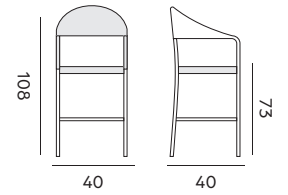

Genève

bar chair – chaise de bar

1. **98024** | alu charcoal – rope textylène charcoal
   alu charcoal – corde textilène charcoal