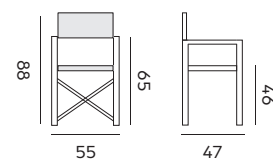

Javea

folding armchair – *fauteuil pliant*

1. **97512** | alu white, textylène light grey
   alu blanc, textilène gris clair