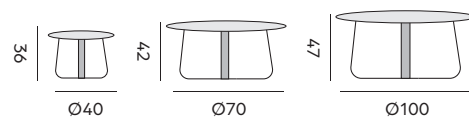

Margarite

coffee table – *table basse*
iron legs, recycled teak top

pieds en acier noir, plateau en teck recyclé

99971 | Ø40 H36

99972 | Ø70 H42

99973 | Ø100 H47

Rafa

coffee table – *table basse*