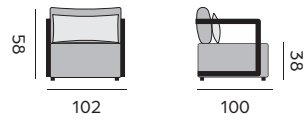

Rafa

fabric agora, quick dry foam
tissu agora, mousse séchage rapide

1-seat – *fauteuil*

- 97968 | teak – twitell IO + cushions, *teck – twitell IO + coussins*
- 98100 | teak – mario siesta ecru + cushions, *teck – mario siesta écru + coussins*
- 97980 | alu white – bruma niebla + cushions, *alu blanc – bruma niebla + coussins*