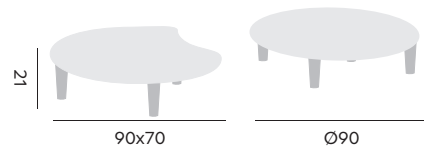

Santorini

coffee table – *table basse*

97433 | teak, half moon
teck, demi lune

97434 | teak, round
teck, ronde