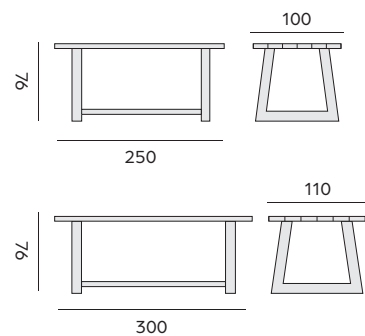

Ibiza

rectangular table – *table rectangulaire*

99992 recycled teak 100x250
teck recyclé 100x250

99995 recycled teak 110x300
teck recyclé 110x300