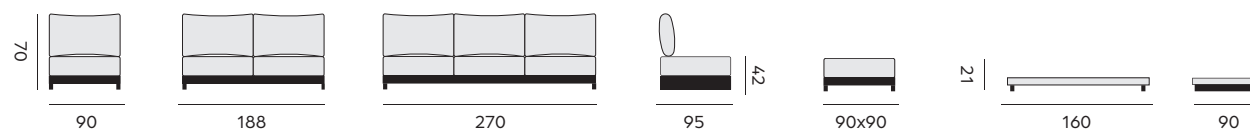

coffee table – table basse

97448 | teak, H21 L160 W90
teck, H21 L160 W90