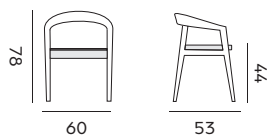

Cabrini

dining chair – *fauteuil*

97444 | teak, cushion olefin light grey
teck, coussin oléfine gris clair

back cushion – *coussin de dos*

97459 | cushion olefin light grey
coussin oléfine gris clair