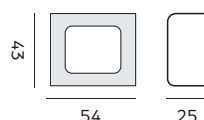

alu charcoal, senda sombra

97908 | seat element, unité de coin

97911 | backrest + cushion, dossier + coussin

coffee table – table basse

97906 | alu white, alu blanc

97913 | alu charcoal, alu charcoal

protection cover – housse de protection, p. 144