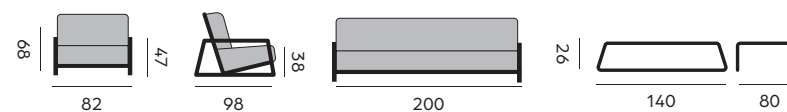

Diaz

coffee table, alu sand, ceramic top 12mm
table basse, alu sable, plateau en céramique 12mm

97164 | Ø50 H50

97165 | Ø90 H37

London

fabric sunbrella, quick dry foam
tissu sunbrella, mousse séchage rapide