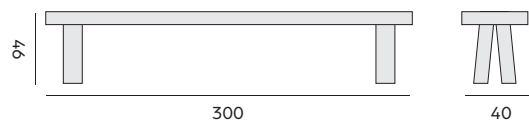

Longford

bench – banc

99771 | recycled teak, 300cm
teck recyclé, 300cm