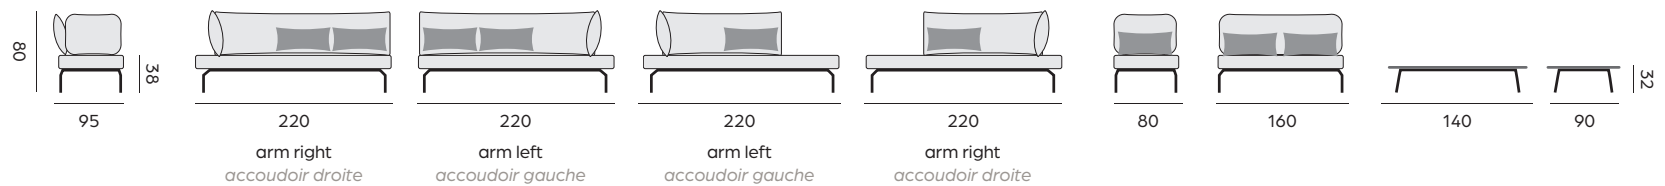

Todo

fabric agora, quick dry foam
tissu agora, mousse séchage rapide

3-seat, arm right – *canapé 3P, accoudoir droit*

98113 | alu charcoal, bruma dragon + cushions
alu charcoal, bruma dragon + coussins

3-seat, arm left – *canapé 3P, accoudoir gauche*

98114 | alu charcoal, bruma dragon + cushions
alu charcoal, bruma dragon + coussins

longchair, arm right – *chaise longue, accoudoir droit*

98115 | alu charcoal, bruma dragon + cushions
alu charcoal, bruma dragon + coussins

longchair, arm left – *chaise longue, accoudoir gauche*

98116 | alu charcoal, bruma dragon + cushions
alu charcoal, bruma dragon + coussins

element – *unité 1P*

98117 | alu charcoal, bruma dragon + cushions
alu charcoal, bruma dragon + coussins

2-seat – *canapé 2P*

98118 | alu charcoal, bruma dragon + cushions
alu charcoal, bruma dragon + coussins

coffee table – *table basse*

98124 | alu charcoal, ceramic top
alu charcoal, plateau en céramique

protection cover – *housse de protection, p. 144*

18