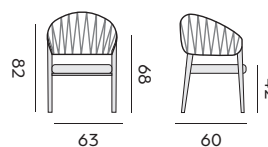

cushion p. 145 – *coussin p. 145*

Hermosa

stool – *tabouret*

99968 | recycled teak
teck recyclé

Imola

dining chair – *fauteuil*

98216 | alu linnen, sock + cushion sunproof
alu lin, chaussette + coussin sunproof