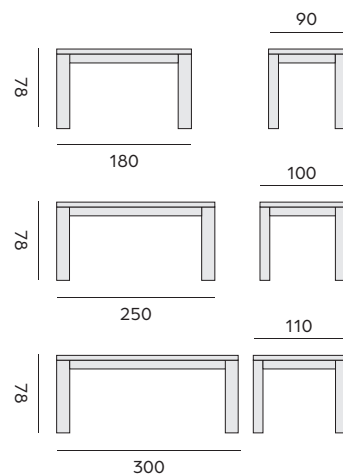

Primitive

rectangular table – *table rectangulaire*

99455 | recycled teak 90x180
teck recyclé 90x180

99444 | recycled teak 100x250
teck recyclé 100x250

99445 | recycled teak 110x300
teck recyclé 110x300