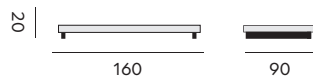

97997 | medium H32 Ø80cm

97998 | large H28 L140 W90

Djerba

coffee table – *table basse*

97448 | teak, H21 L160 W90
teck, H21 L160 W90

London

coffee table – *table basse*

99759 | recycled teak (140x80)
teck recyclé