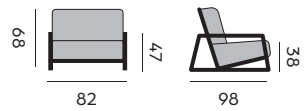

London

fabric sunbrella, quick dry foam
tissu sunbrella, mousse séchage rapide

1-seat – *fauteuil*

- 99757 | recycled teak + cushions
  teck recyclé + coussins