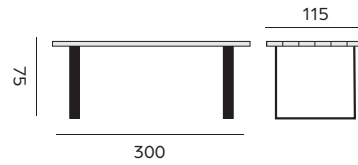

Fanny

iron frame, recycled teak top
armature acier, plateau teck recyclé

rectangular table – *table rectangulaire*

99896 iron black 115x300
acier noir 115x300

99752 iron linnen 115x300
acier lin 115x300