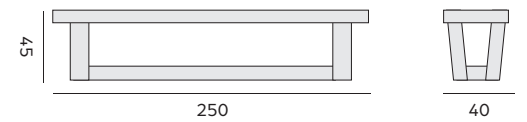

- 96154** | alu white, ceramic glass light grey 80x80
alu blanc, plateau en ceramique verre grise claire, 80x80

Hermosa

bench – banc

99967 | recycled teak, 300cm
teck recyclé, 300cm

Dundee

bench – banc

99960 | recycled teak, 250cm
teck recyclé, 250cm