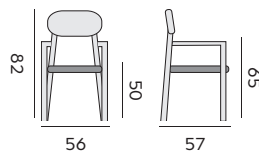

Leandro

dining chair – *fauteuil*

97458 | teak, all weather cushion
teck, coussin toutes saisons