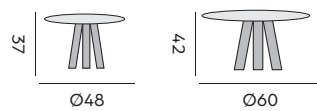

Santorini

coffee table – *table basse*

97433 | teak, half moon
teck, demi lune

97434 | teak, round
teck, ronde

Rio

coffee table, teak
table basse, teck

95081 | Ø48 H37

95082 | Ø60 H42