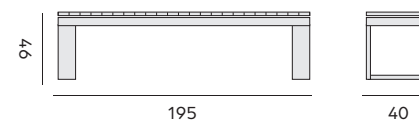

Marcelo

bench – *banc*

- **97423** | alu charcoal, teak seat, 195cm
  alu charcoal, assise en teck, 195cm