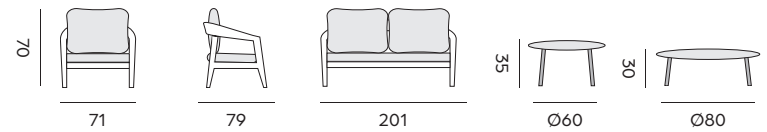

Lecce

2x 1-seat, 2,5-seat, coffee table (set 2 pieces),
cushions fabric sunproof

2x fauteuil, canapé 2,5P, table basse (set 2 pièces),
coussins tissu sunproof

lounge set – *ensemble de salon*

97442 | teak, cushions ecru
teck, coussins écru