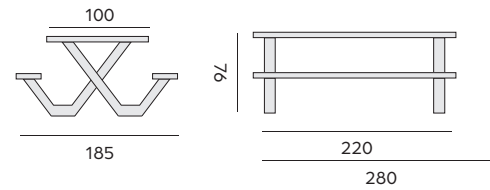

table pique-nique

97460 | alu linnen, teak top, 110x300
alu lin, plateau en teck, 110x300

Carelli

rectangular picnic table

table rectangulaire pique-nique

97392 | alu charcoal, teak top, 100x220
alu charcoal, plateau en teck, 100x220
97394 | alu white, teak top, 100x220
alu blanc, plateau en teck, 100x220
97393 | alu charcoal, teak top, 100x280
alu charcoal, plateau en teck, 100x280
97395 | alu white, teak top, 100x280
alu blanc, plateau en teck, 100x280