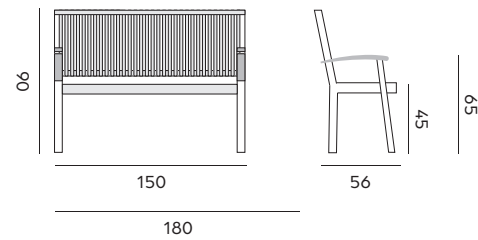

York

bench – *banc*

- **99085** | teak, 150cm (cushion p. 123)
  teck, 150cm (coussin p. 123)
- **99086** | teak, 180cm (cushion p. 123)
  teck, 180cm (coussin p. 123)