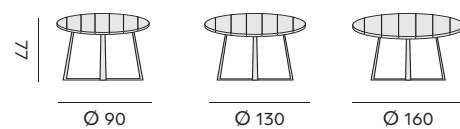

round table – *table ronde*

- **99980** | Ø 90
- **99969** | Ø 130
- **99965** | Ø 160