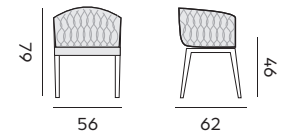

Vigo

dining chair

sock 8 cm, cushion sunbrella quick dry foam

fauteuil

chaussette 8 cm, coussin sunbrella mousse séchage rapide

- **97637** | alu charcoal, sock olefin dark grey
  alu charcoal, chaussette oléfine gris foncée
- **97771** | alu white, sock olefin grey
  alu blanc, chaussette oléfine grise claire