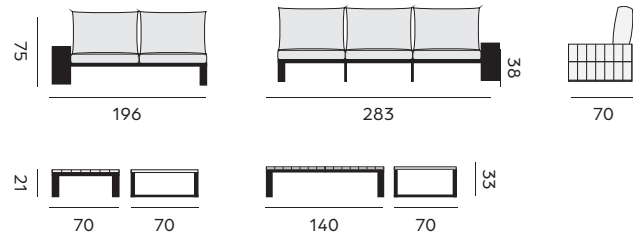

Vinica

2-seat, 3-seat, corner table, coffee table,
fabric sunproof + pillows
canapé 2P, canapé 3P, table de coin, table basse
tissu sunproof + coussins déco

lounge set – *ensemble de salon*

97390 | alu charcoal/teak, cushions dark grey
alu charcoal/teck, coussins gris foncé