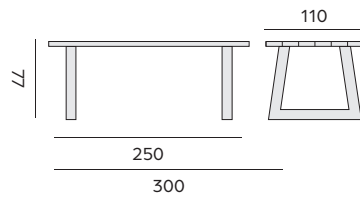

Victoria

rectangular table – *table rectangulaire*

99753 | recycled teak 110x250
teck recyclé 110x250

99754 | recycled teak 110x300
teck recyclé 110x300

99768 | recycled teak 120x400
teck recyclé 120x400