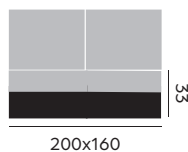

protection cover – housse de protection, p. 144