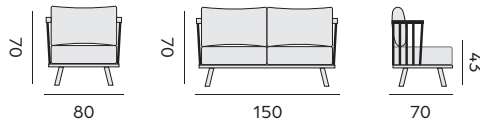

2-seat – *canapé 2P*

- **99985** recycled teak, **frame only**
  teck recyclé, seulement la structure
- **99998** cushion set heritage leaf
  set coussins heritage leaf
- **99999** cushion set heritage papyrus
  set coussins heritage papyrus