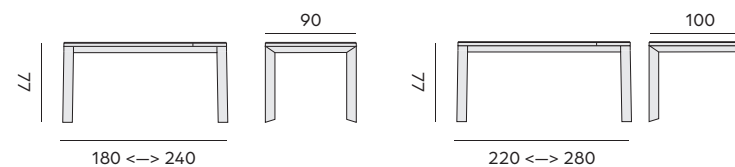

extra extension for table 100x220

extra extension pour table 100x220

- **97153** | alu charcoal, ceramic antracite, 100x60
  alu charcoal, plateau en céramique antracite, 100x60
- **97154** | alu white, ceramic mixed white, 100x60
  alu blanc, plateau en céramique blanc mixé, 100x60
- **97160** | alu sand, ceramic romano travertino, 100x60
  alu sable, plateau en céramique romano travertino, 100x60