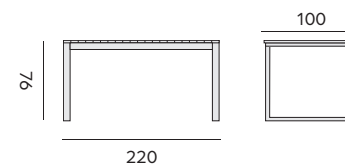

Marcelo

rectangular table – *table rectangulaire*

- **97422** | alu charcoal, teak top, 100x220
  alu charcoal, plateau en teck, 100x220