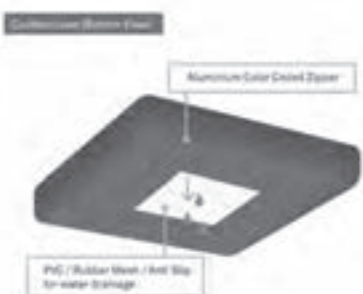

QUICK DRY FOAM, MOUSSE À SÉCHAGE RAPIDE

- anti microbial
- volatile organic compound
- environmentally friendly
- high durability
- antimicrobien
- composé organique volatil écologique
- Haute durabilité