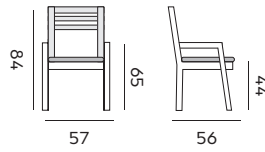

Marrakesh

stacking arm chair – *fauteuil empilable*

97451 | teak grey wash,
cushion olefin light grey
*teck lavage gris,
coussin oléfine gris clair*