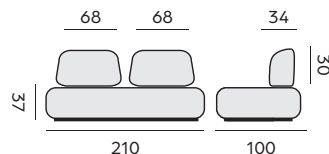

97946 | single backrest + striped cushion
unité dossier 1P + coussin rayé

2-seat – *canapé 2P*

alu charcoal, senda dragon

97944 | 2-seat element, *unité 2P*

2x 97946 | single backrest + striped cushions
unité dossier 1P + coussins rayés