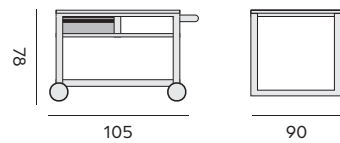

Bristol

trolley, 1 drawer, 1 tray
chariot, 1 tiroir, 1 tablette

99128 | teak 90x105
teck 90x105