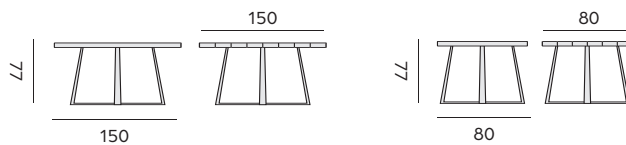

Margarite

black iron frame, recycled teak top
armature acier noir, plateau teck recyclé

rectangular table – *table rectangulaire*

- 99970** | 110x300
- 99986** | 110x250

square table – *table carrée*

- 99978** | 150x150
- 99979** | 80x80