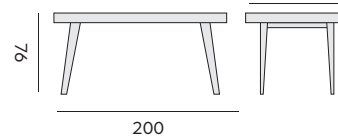

rectangular table – *table rectangulaire*

98021 | alu charcoal, HPL top, 100x200
alu charcoal, plateau en HPL, 100x200