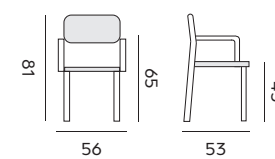

stackable armchair
fauteuil empilable ergonomique

- 96186 | alu white, *alu blanc*
- 96187 | alu charcoal, *alu charcoal*