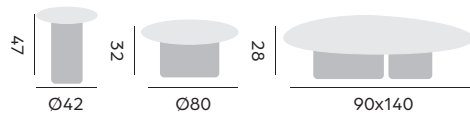

Vialli

coffee table – *table basse*

teak, top sintered stone

teck, plateau en pierre frittée

97996 | small H47 Ø42cm

97997 | medium H32 Ø80cm

97998 | large H28 L140 W90